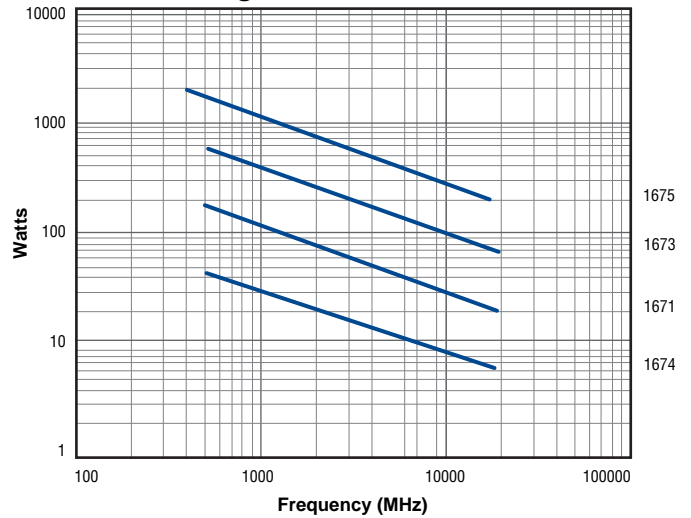

Conformable® Coax Cable

Electrical Characteristics

Attenuation

Power Rating

Guaranteed VSWR

Phase Stability

Conformable Coax cable is an alternative to semi-rigid and flexible coax for "black box" applications involving internal, head-end wiring of electronic equipment, delay lines, and high-frequency applications.