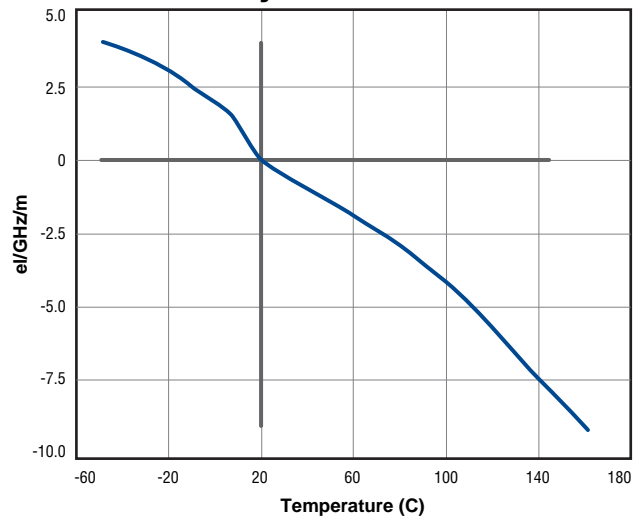

Conformable® Coax Cable

Electrical Characteristics

Attenuation

Power Rating

Guaranteed VSWR

Phase Stability

Conformable Coax cable is an alternative to semi-rigid and flexible coax for "black box" applications involving internal, head-end wiring of electronic equipment, delay lines, and high-frequency applications.