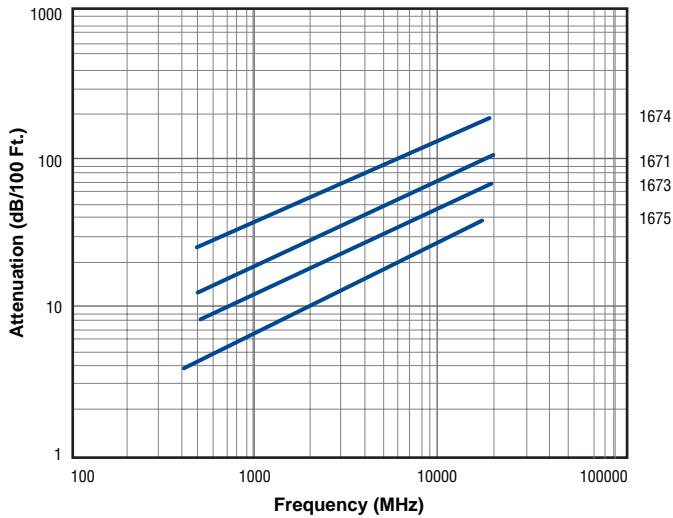

Conformable® Coax Cable

Electrical Characteristics

Attenuation

Power Rating

Guaranteed VSWR

Phase Stability

Conformable Coax cable is an alternative to semi-rigid and flexible coax for "black box" applications involving internal, head-end wiring of electronic equipment, delay lines, and high-frequency applications.