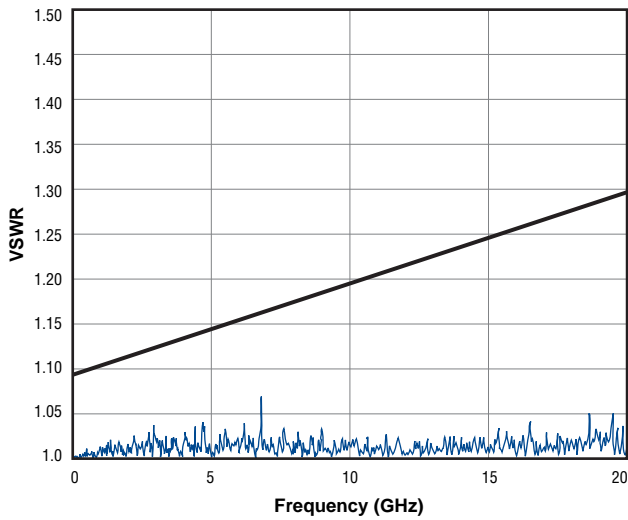

Conformable® Coax Cable

Electrical Characteristics

Attenuation

Power Rating

Guaranteed VSWR

Phase Stability

Conformable Coax cable is an alternative to semi-rigid and flexible coax for "black box" applications involving internal, head-end wiring of electronic equipment, delay lines, and high-frequency applications.